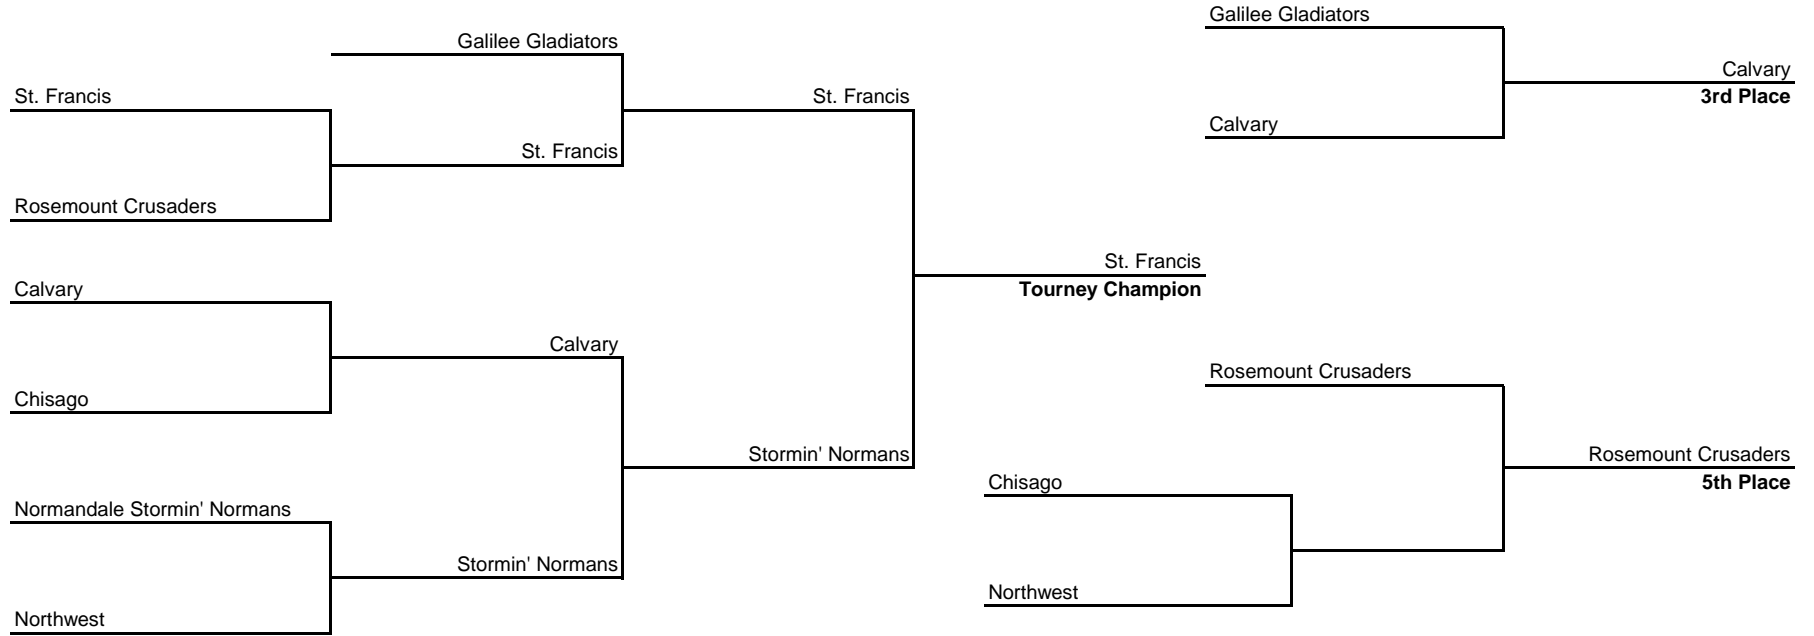

A Bracket (Win-Win)

B Bracket (Win-Lose)

C Bracket (Lose-Win)

D Bracket (Lose-Lose)

Placement Games

Time	Sand Creek 1	Sand Creek 4	Sand Creek 2	Sand Creek 3	Sand Creek 5	Sand Creek 6
8:00	Ambassador	Heritage Minutemen	Southside/First Calvary	Fourth TimberCats	Rosemount Red	Grace/Lighthouse Highlighters
	Fourth DiamondBats	Rosemount Crusaders	Sand Creek Maroon	Calvary	Berean	St. Francis
9:00	Radisson Road Royals	Normandale Nitro	All Nations	Faith	Northwest Bible Church	Grace Community
	Woodcrest Warriors	Chisago Lakes	Redeemer	Parkers Lake Lumberjacks	Woodcrest Workmen	Prior Lake Ribbies
10:00	Ambassador	Fourth DiamondBats	Southside/First Calvary	Sand Creek Maroon	Rosemount Red	Berean
	Heritage Minutemen	Rosemount Crusaders	Fourth TimberCats	Calvary	Grace/Lighthouse Highlighters	St. Francis
11:00	Radisson Road Royals	Woodcrest Warriors	Redeemer	Parkers Lake Lumberjacks	Woodcrest Workmen	Northwest Bible Church
	Normandale Nitro	Chisago Lakes	Galilee Gladiators	Normandale Stormin' Normans	Grace Community	Prior Lake Ribbies

* After playoffs