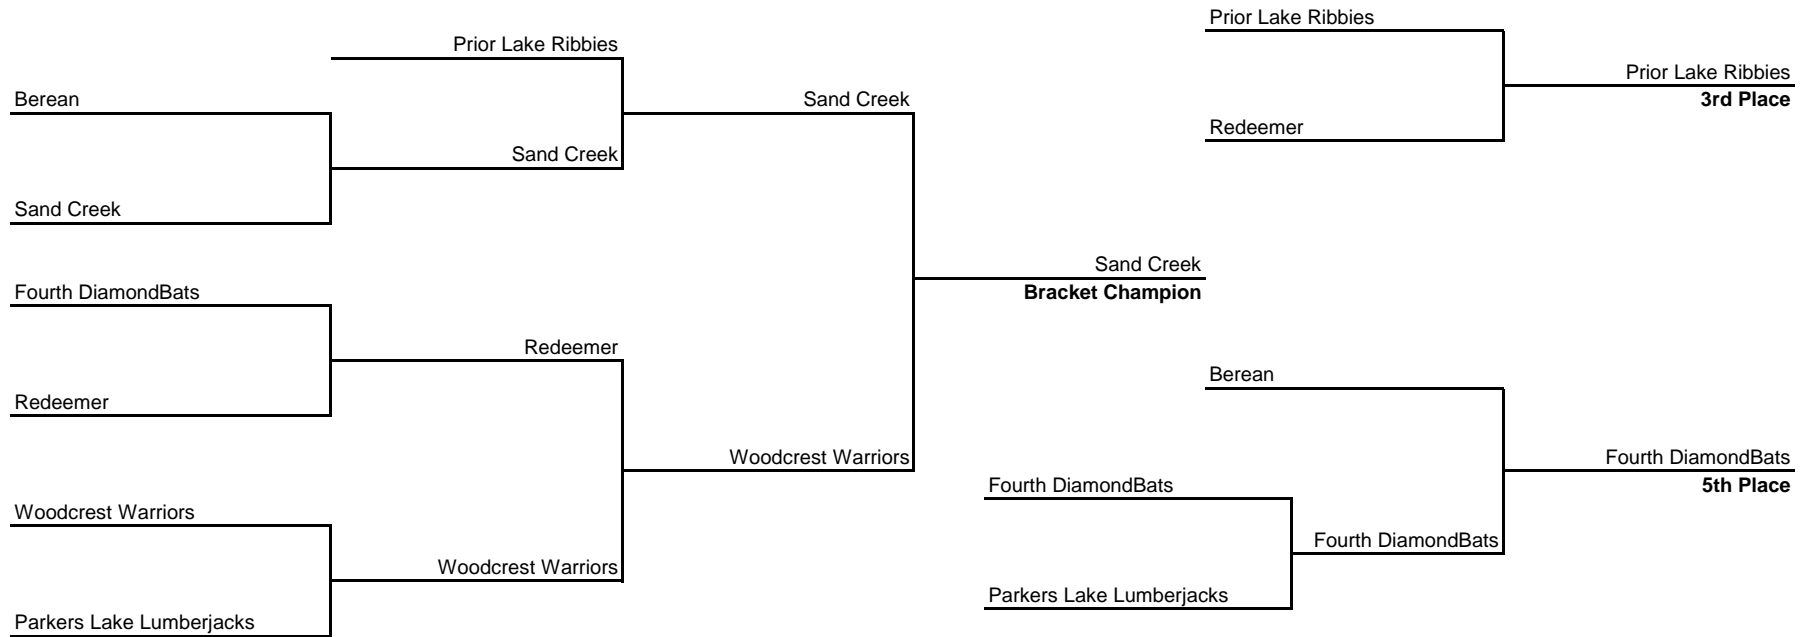

A Bracket (Win-Win)

B Bracket (Win-Lose)

C Bracket (Lose-Win)

D Bracket (Lose-Lose)

Placement Games

Time	Sand Creek 1	Sand Creek 4	Sand Creek 2	Sand Creek 3	Sand Creek 5	Sand Creek 6
8:00	Ambassador	Heritage Minutemen	Southside/First Calvary	Fourth TimberCats	Rosemount Red	Grace/Lighthouse Highlighters
	Fourth DiamondBats	Rosemount Crusaders	Sand Creek Maroon	Calvary	Berean	St. Francis
9:00	Radisson Road Royals	Normandale Nitro	All Nations	Faith	Northwest Bible Church	Grace Community
	Woodcrest Warriors	Chisago Lakes	Redeemer	Parkers Lake Lumberjacks	Woodcrest Workmen	Prior Lake Ribbies
10:00	Ambassador	Fourth DiamondBats	Southside/First Calvary	Sand Creek Maroon	Rosemount Red	Berean
	Heritage Minutemen	Rosemount Crusaders	Fourth TimberCats	Calvary	Grace/Lighthouse Highlighters	St. Francis
11:00	Radisson Road Royals	Woodcrest Warriors	Redeemer	Parkers Lake Lumberjacks	Woodcrest Workmen	Northwest Bible Church
	Normandale Nitro	Chisago Lakes	Galilee Gladiators	Normandale Stormin' Normans	Grace Community	Prior Lake Ribbies

* After playoffs