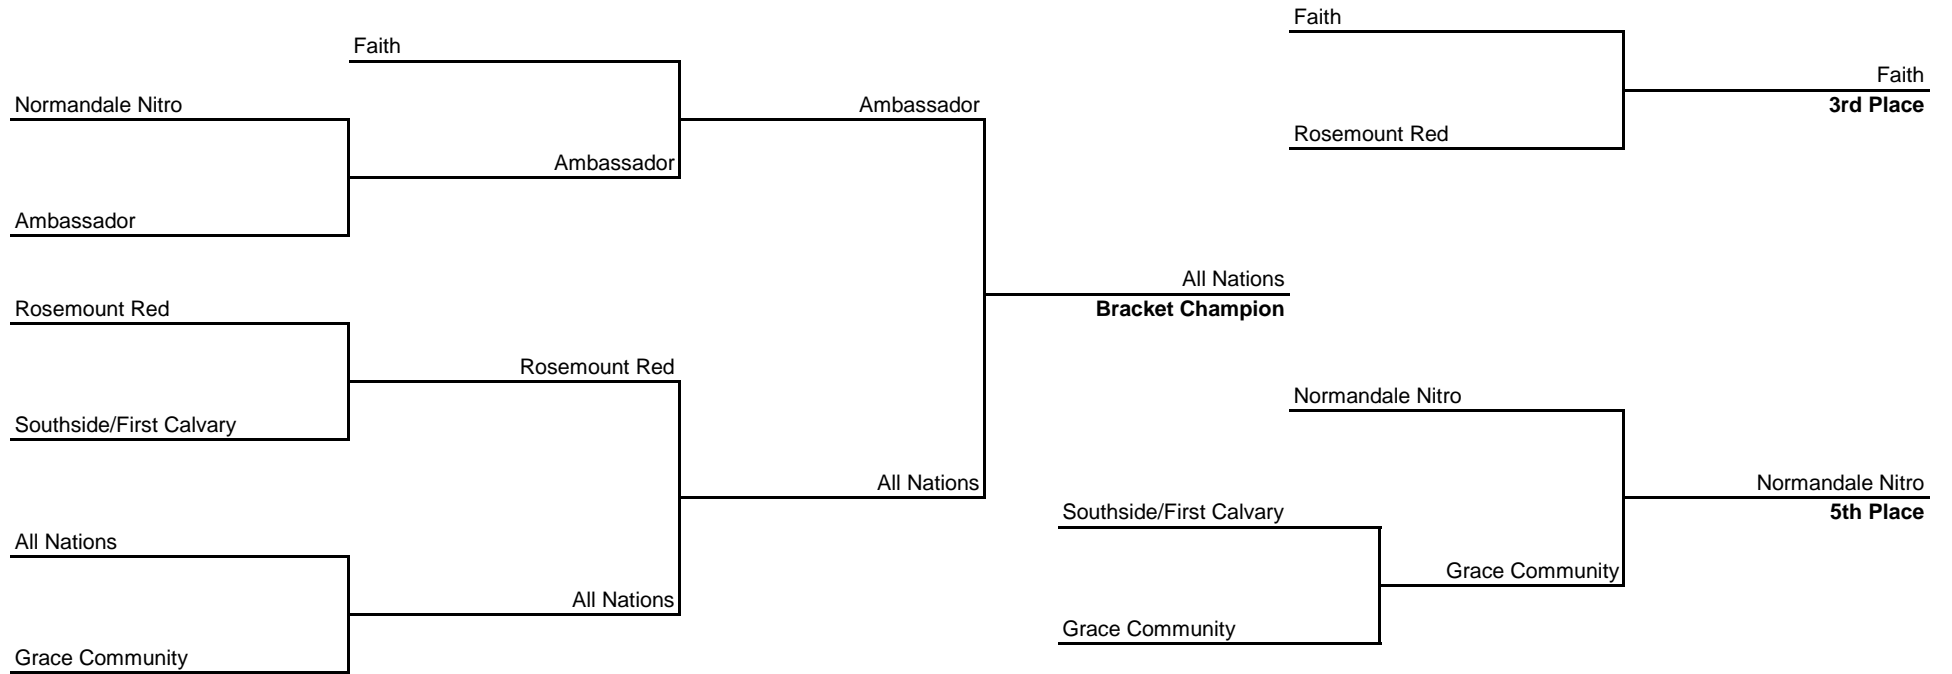

A Bracket (Win-Win)

B Bracket (Win-Lose)

C Bracket (Lose-Win)

D Bracket (Lose-Lose)

Placement Games

Time	Sand Creek 1	Sand Creek 4	Sand Creek 2	Sand Creek 3	Sand Creek 5	Sand Creek 6
8:00	Ambassador	Heritage Minutemen	Southside/First Calvary	Fourth TimberCats	Rosemount Red	Grace/Lighthouse Highlighters
	Fourth DiamondBats	Rosemount Crusaders	Sand Creek Maroon	Calvary	Berean	St. Francis
9:00	Radisson Road Royals	Normandale Nitro	All Nations	Faith	Northwest Bible Church	Grace Community
	Woodcrest Warriors	Chisago Lakes	Redeemer	Parkers Lake Lumberjacks	Woodcrest Workmen	Prior Lake Ribbies
10:00	Ambassador	Fourth DiamondBats	Southside/First Calvary	Sand Creek Maroon	Rosemount Red	Berean
	Heritage Minutemen	Rosemount Crusaders	Fourth TimberCats	Calvary	Grace/Lighthouse Highlighters	St. Francis
11:00	Radisson Road Royals	Woodcrest Warriors	Redeemer	Parkers Lake Lumberjacks	Woodcrest Workmen	Northwest Bible Church
	Normandale Nitro	Chisago Lakes	Galilee Gladiators	Normandale Stormin' Normans	Grace Community	Prior Lake Ribbies

* After playoffs