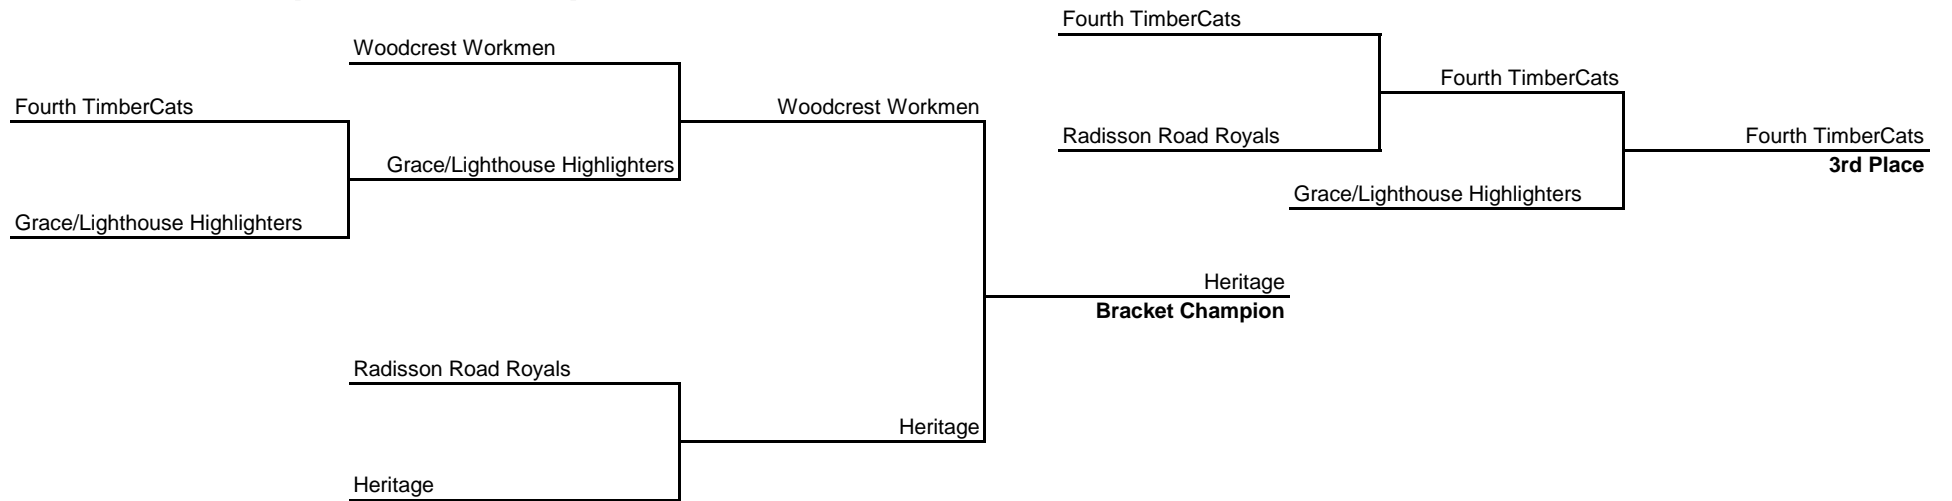

A Bracket (Win-Win)

B Bracket (Win-Lose)

C Bracket (Lose-Win)

D Bracket (Lose-Lose)

Placement Games

Time	Sand Creek 1	Sand Creek 4	Sand Creek 2	Sand Creek 3	Sand Creek 5	Sand Creek 6
8:00	Ambassador	Heritage Minutemen	Southside/First Calvary	Fourth TimberCats	Rosemount Red	Grace/Lighthouse Highlighters
	Fourth DiamondBats	Rosemount Crusaders	Sand Creek Maroon	Calvary	Berean	St. Francis
9:00	Radisson Road Royals	Normandale Nitro	All Nations	Faith	Northwest Bible Church	Grace Community
	Woodcrest Warriors	Chisago Lakes	Redeemer	Parkers Lake Lumberjacks	Woodcrest Workmen	Prior Lake Ribbies
10:00	Ambassador	Fourth DiamondBats	Southside/First Calvary	Sand Creek Maroon	Rosemount Red	Berean
	Heritage Minutemen	Rosemount Crusaders	Fourth TimberCats	Calvary	Grace/Lighthouse Highlighters	St. Francis
11:00	Radisson Road Royals	Woodcrest Warriors	Redeemer	Parkers Lake Lumberjacks	Woodcrest Workmen	Northwest Bible Church
	Normandale Nitro	Chisago Lakes	Galilee Gladiators	Normandale Stormin' Normans	Grace Community	Prior Lake Ribbies

* After playoffs