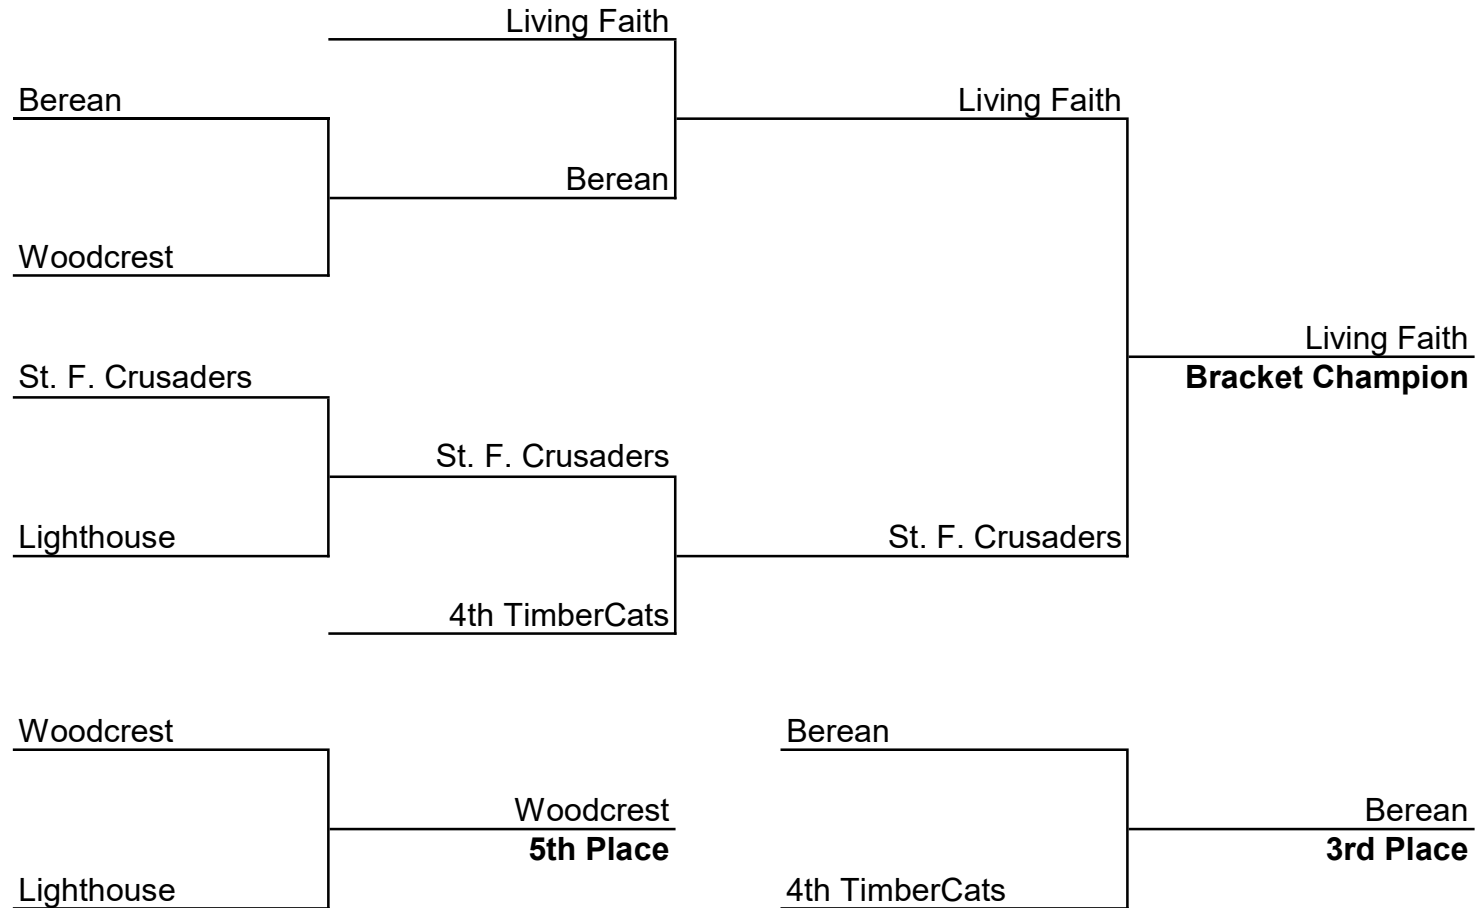

C Bracket (Lose-Win)