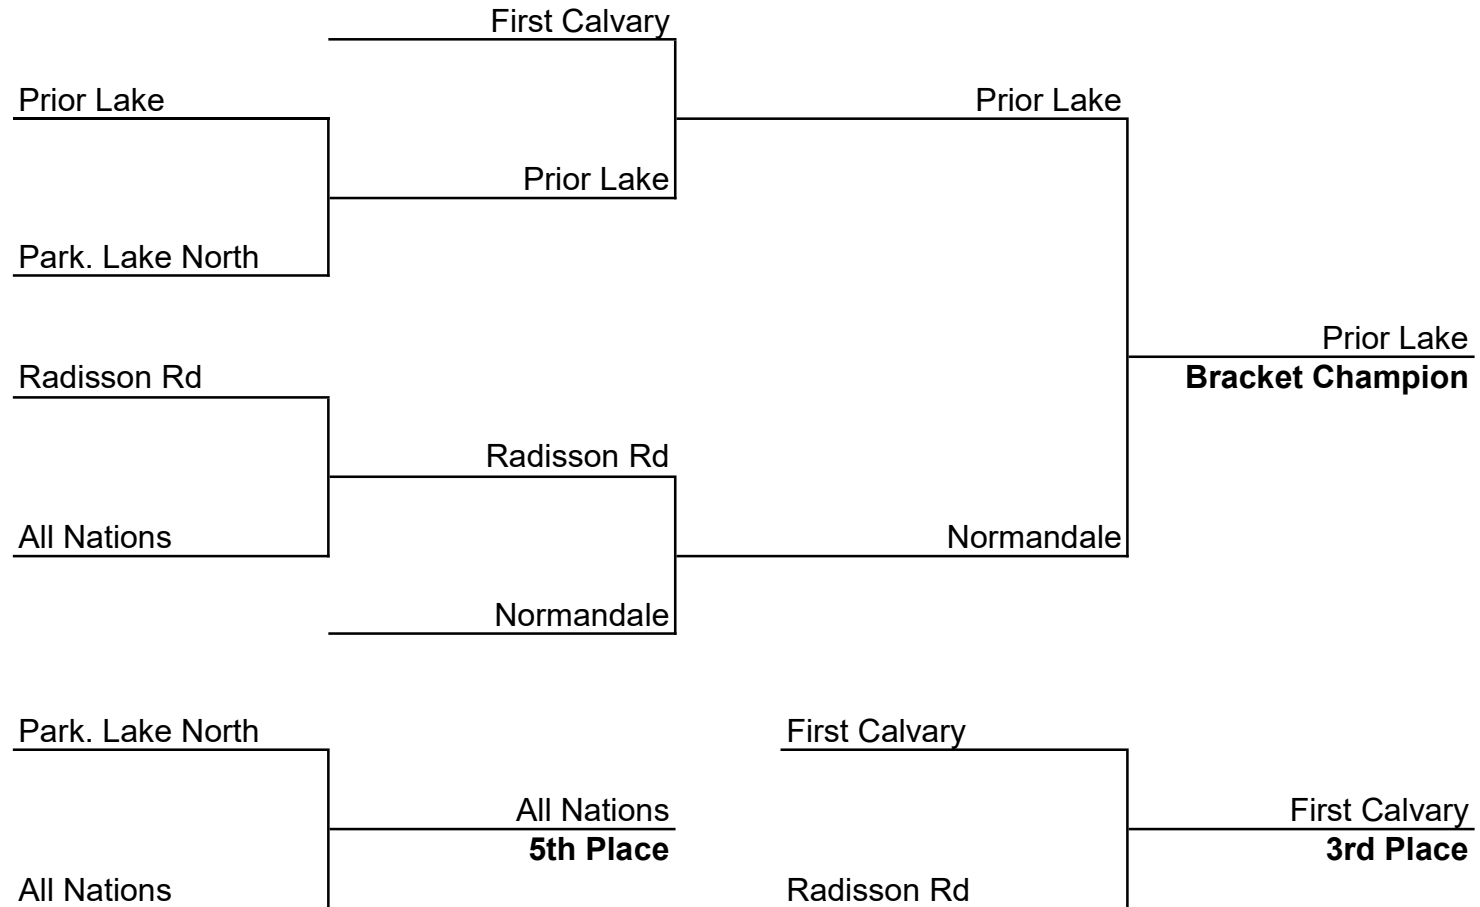

B Bracket (Win-Lose)