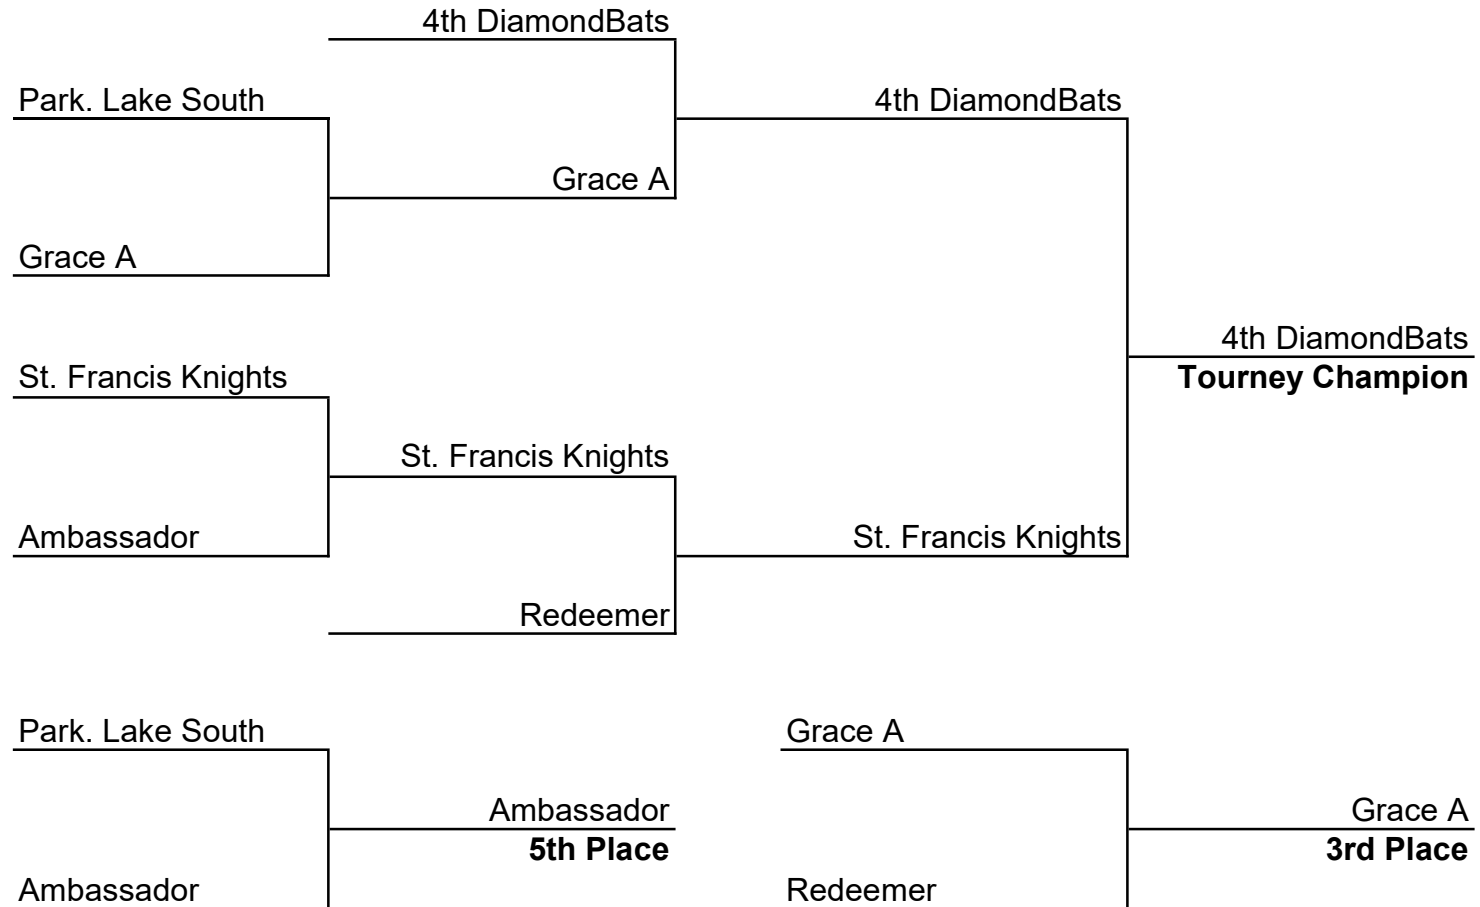

A Bracket (Win-Win)