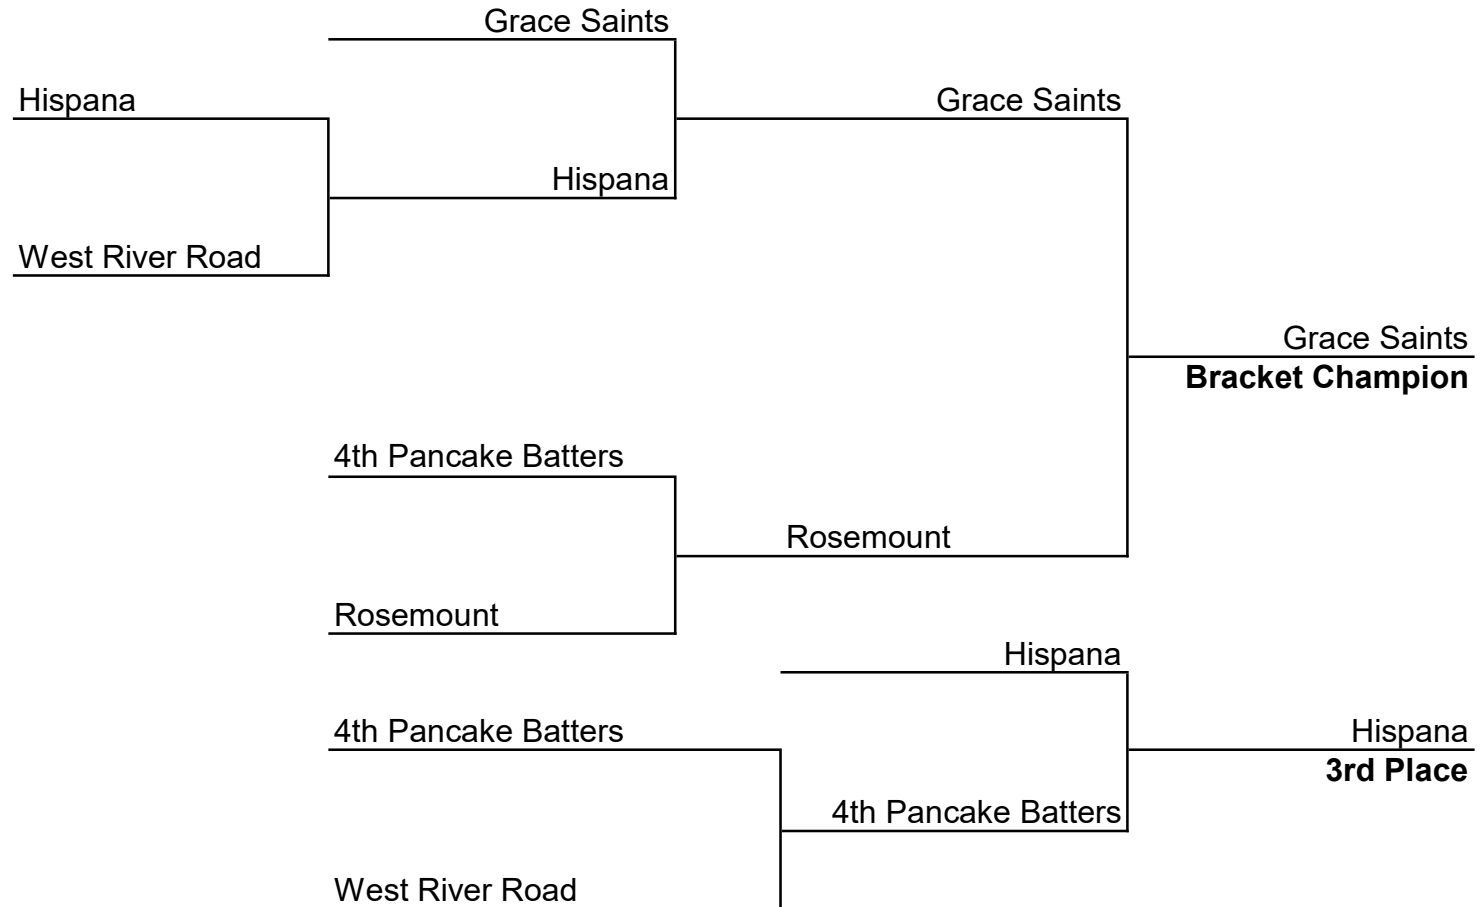

D Bracket (Lose-Lose)

Regular Season Standings*

Rank	Team	Division	W	L	T	%	Div	RS	RA
1	4th DiamondBats	Polar	13	1	0	0.929	6-1	321	118
2	Redeemer	South	12	2	0	0.857	12-2	275	95
3	St. F. Knights	Arctic	11	1	1	0.885	5-1	294	178
4	Park. Lake South	Tundra	8	3	1	0.708	3-1	238	180
5	Grace A	Polar	10	2	0	0.833	4-1	207	144
6	First Calvary	South	10	3	0	0.769	10-3	229	132
7	Ambassador	Arctic	10	3	0	0.769	4-1	297	152
8	Normandale	South	10	4	0	0.714	10-4	217	143
9	Radisson Road	Polar	9	5	0	0.643	4-2	189	162
10	Prior Lake	South	9	5	0	0.643	9-5	238	182
11	Park. Lake North	Tundra	7	5	0	0.583	4-1	207	150
12	Living Faith	Arctic	7	7	0	0.500	2-4	209	228
13	All Nations	Tundra	6	8	0	0.429	3-3	209	189
14	Grace Saints	Tundra	6	8	0	0.429	3-3	233	230
15	4th TimberCats	Polar	5	9	0	0.357	1-5	159	220
16	St. F. Crusaders	Arctic	4	10	0	0.286	2-3	141	245
17	Berean	Arctic	4	10	0	0.286	0-5	179	251
18	Woodcrest	Polar	4	10	0	0.286	3-6	149	228
19	Rosemount	South	4	10	0	0.286	4-10	170	255
20	4th Pancake Batters	Polar	3	11	0	0.214	1-5	161	268
21	Hispana	South	2	11	0	0.154	2-11	110	243
22	Lighthouse	South	1	13	0	0.071	1-13	99	288
23	West River Road	Tundra	0	14	0	0.000	0-6	147	397

* After playoffs

Pools

Pool	Team
A	4th DiamondBats
	Living Faith
	All Nations
B	Redeemer
	Park. Lake North
	4th TimberCats +
	West River Road +
C	St. F. Knights
	Radisson Road
	Grace Saints
	Lighthouse
D	Park. Lake South
	Prior Lake
	St. F. Crusaders
	4th Pancake Batters
E	Grace A
	Normandale
	Woodcrest
	Rosemount
F	First Calvary
	Ambassador
	Berean
	Hispana

+ playing first game on Field
A